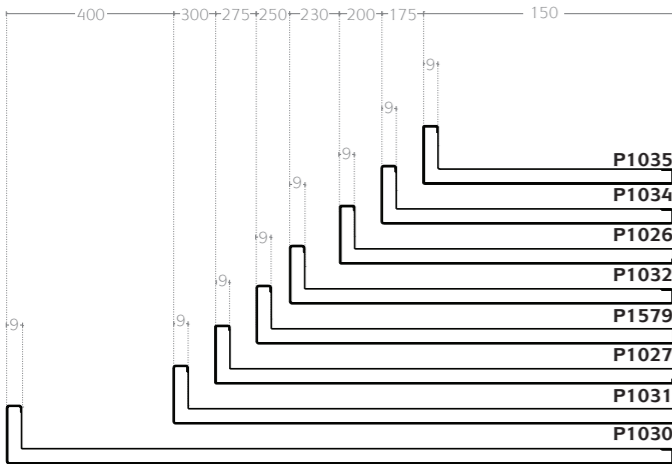

Description	Up to 300mm	Double ended 500mm
Centre joint	1158	1155
External corner joint	1159	1156
Internal corner joint	1157	

**P1039**  
End cap

9mm square edge

Description	Up to 300mm	Double ended 500mm
Centre joint	N/A	1408
External corner joint	N/A	1406
Internal corner joint	1407	

9mm ogee

Description	Up to 300mm	Double ended 500mm
Flush finish end cap	N/A	1448
Overlapping end cap	N/A	1449
Short end cap	1447	

8mm hockey nose

Description	Up to 300mm	Double ended 500mm
Centre joint	1158	1155
External corner joint	1159	1156
Internal corner joint	1157	

**P1039**  
End cap

Maxi square edge

Description	Up to 300mm	Double ended 500mm
Centre joint	N/A	1408
External corner joint	N/A	1406
Internal corner joint	1407	

Maxi ogee

Description	Up to 300mm	Double ended 500mm
Centre joint	1066	1162
External corner joint	1067	1161
Internal corner joint	1163	