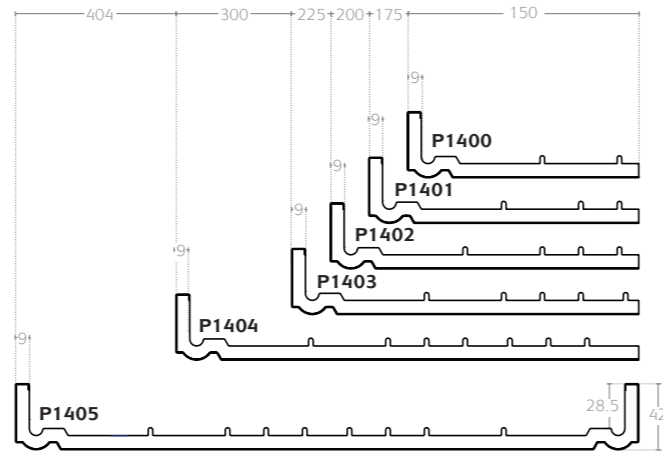

Description	Up to 300mm	Double ended 500mm
Centre joint	1158	1155
External corner joint	1159	1156
Internal corner joint	1157	

**P1039**  
End cap

9mm square edge

Description	Up to 300mm	Double ended 500mm
Centre joint	N/A	1408
External corner joint	N/A	1406
Internal corner joint	1407	

9mm ogee

Description	Up to 300mm	Double ended 500mm
Flush finish end cap	N/A	1448
Overlapping end cap	N/A	1449
Short end cap	1447	

8mm hockey nose

Description	Up to 300mm	Double ended 500mm
Centre joint	1158	1155
External corner joint	1159	1156
Internal corner joint	1157	

**P1039**  
End cap

Maxi square edge

Description	Up to 300mm	Double ended 500mm
Centre joint	N/A	1408
External corner joint	N/A	1406
Internal corner joint	1407	

Maxi ogee

Description	Up to 300mm	Double ended 500mm
Centre joint	1066	1162
External corner joint	1067	1161
Internal corner joint	1163	