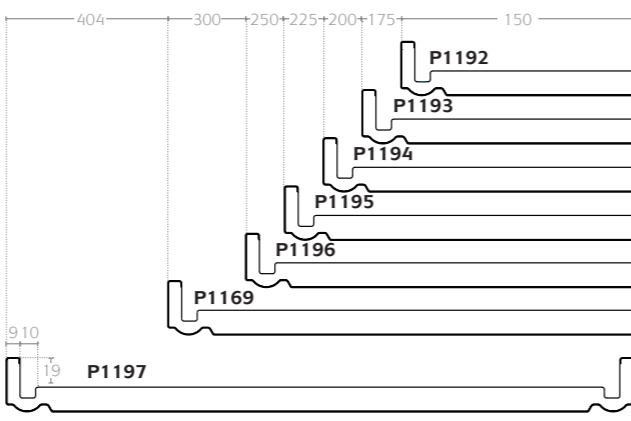

Description	Up to 300mm	Double ended 500mm
Centre joint	1158	1155
External corner joint	1159	1156
Internal corner joint	1157	

**P1039**  
End cap

9mm square edge

Description	Up to 300mm	Double ended 500mm
Centre joint	N/A	1408
External corner joint	N/A	1406
Internal corner joint	1407	

9mm ogee

Description	Up to 300mm	Double ended 500mm
Flush finish end cap	N/A	1448
Overlapping end cap	N/A	1449
Short end cap	1447	

8mm hockey nose

Description	Up to 300mm	Double ended 500mm
Centre joint	1158	1155
External corner joint	1159	1156
Internal corner joint	1157	

**P1039**  
End cap

Maxi square edge

Description	Up to 300mm	Double ended 500mm
Centre joint	N/A	1408
External corner joint	N/A	1406
Internal corner joint	1407	

Maxi ogee

Description	Up to 300mm	Double ended 500mm
Centre joint	1066	1162
External corner joint	1067	1161
Internal corner joint	1163	