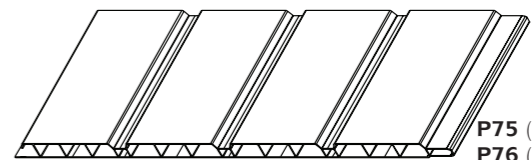

**P1039**  
End cap

Maxi square edge

Description	Up to 300mm	Double ended 500mm
Centre joint	N/A	1408
External corner joint	N/A	1406
Internal corner joint	1407	

Maxi ogee

Description	Up to 300mm	Double ended 500mm
Centre joint	1066	1162
External corner joint	1067	1161
Internal corner joint	1163	

**P1068**  
End cap

**P86**  
500mm  
End cap

Heavy duty bullnose

**P91**  
Soffit ventilator

All boards available with a single vent option 10mm airflow

**P1075 572**  
25mm air flow

**P123**  
Soffit ventilator with insect mesh option (mesh optional)

P75 & P76 also available as vented soffit boards

**P75 (300mm)**  
**P76 (400mm)**

**P1229**

9mm flat board