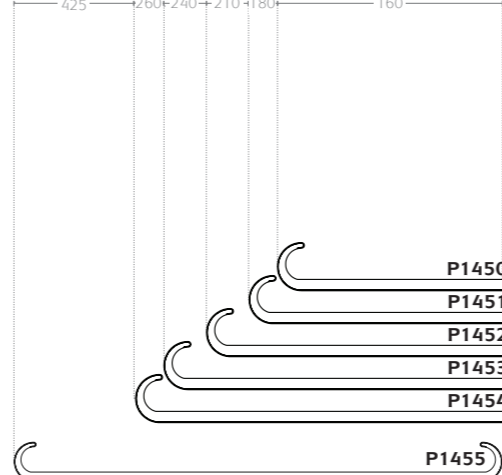

Description	Up to 300mm	Double ended 500mm
Centre joint	1158	1155
External corner joint	1159	1156
Internal corner joint	1157	

**P1039**  
End cap

9mm square edge

Description	Up to 300mm	Double ended 500mm
Centre joint	N/A	1408
External corner joint	N/A	1406
Internal corner joint	1407	

9mm ogee

Description	Up to 300mm	Double ended 500mm
Flush finish end cap	N/A	1448
Overlapping end cap	N/A	1449
Short end cap	1447	

8mm hockey nose

Description	Up to 300mm	Double ended 500mm
Centre joint	1158	1155
External corner joint	1159	1156
Internal corner joint	1157	

**P1039**  
End cap

Maxi square edge

Description	Up to 300mm	Double ended 500mm
Centre joint	N/A	1408
External corner joint	N/A	1406
Internal corner joint	1407	

Maxi ogee

Description	Up to 300mm	Double ended 500mm
Centre joint	1066	1162
External corner joint	1067	1161
Internal corner joint	1163	