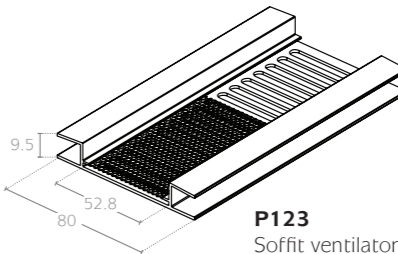

**P1068**  
End cap

**P86**  
500mm  
End cap

Heavy duty bullnose

**P91**  
Soffit ventilator

All boards available with a single vent option 10mm airflow

**P1075 572**  
25mm air flow

**P123**  
Soffit ventilator with insect mesh option (mesh optional)

P75 & P76 also available as vented soffit boards

**P75 (300mm)**  
**P76 (400mm)**

**P1229**

9mm flat board