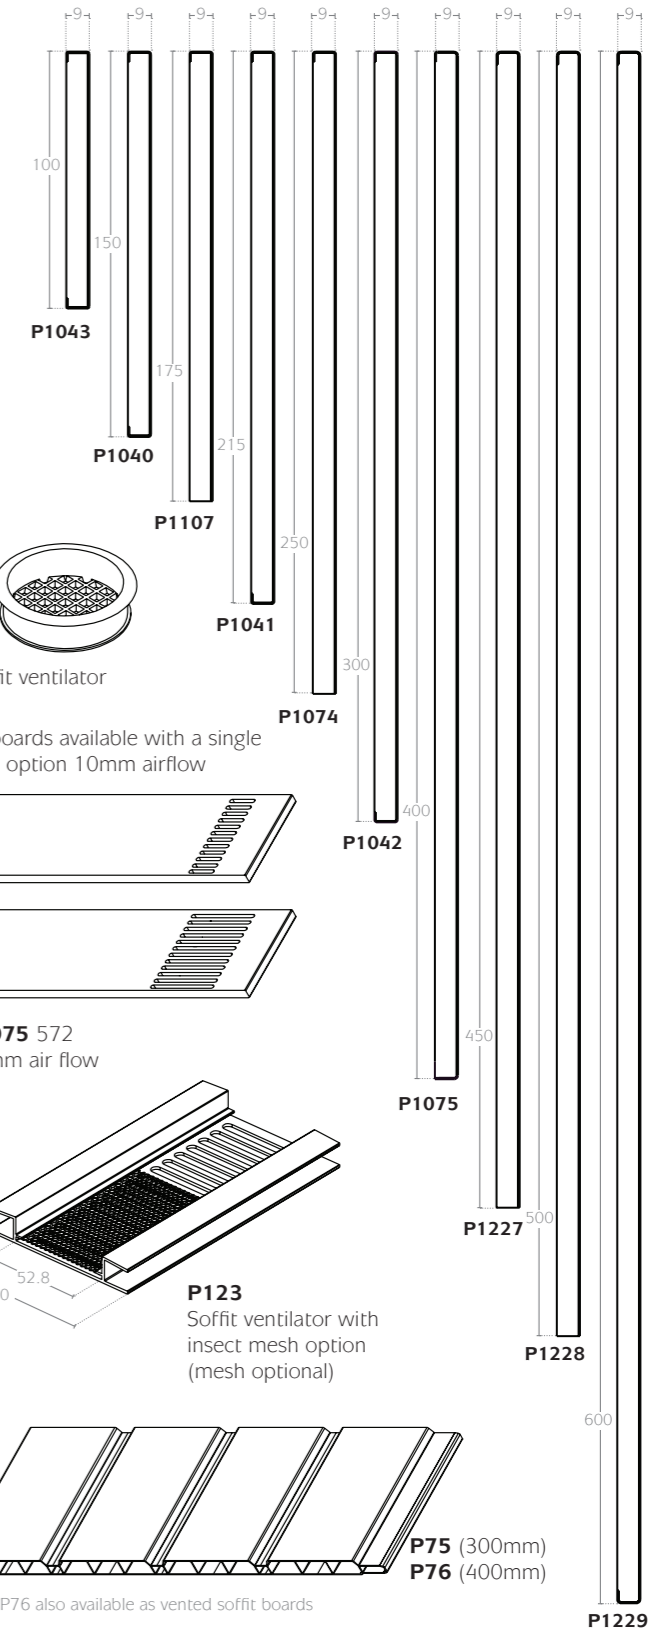

Description	Up to 300mm	Double ended 500mm
Centre joint	1158	1155
External corner joint	1159	1156
Internal corner joint	1157	

**P1039**  
End cap

9mm square edge

Description	Up to 300mm	Double ended 500mm
Centre joint	N/A	1408
External corner joint	N/A	1406
Internal corner joint	1407	

9mm ogee

Description	Up to 300mm	Double ended 500mm
Flush finish end cap	N/A	1448
Overlapping end cap	N/A	1449
Short end cap	1447	

8mm hockey nose

Description	Up to 300mm	Double ended 500mm
Centre joint	1158	1155
External corner joint	1159	1156
Internal corner joint	1157	

**P1039**  
End cap

Maxi square edge

Description	Up to 300mm	Double ended 500mm
Centre joint	N/A	1408
External corner joint	N/A	1406
Internal corner joint	1407	

Maxi ogee

Description	Up to 300mm	Double ended 500mm
Centre joint	1066	1162
External corner joint	1067	1161
Internal corner joint	1163	

**P1068**  
End cap

**P86**  
500mm  
End cap

Heavy duty bullnose

**P91**  
Soffit ventilator

All boards available with a single vent option 10mm airflow

**P1075 572**  
25mm air flow

**P123**  
Soffit ventilator with insect mesh option (mesh optional)