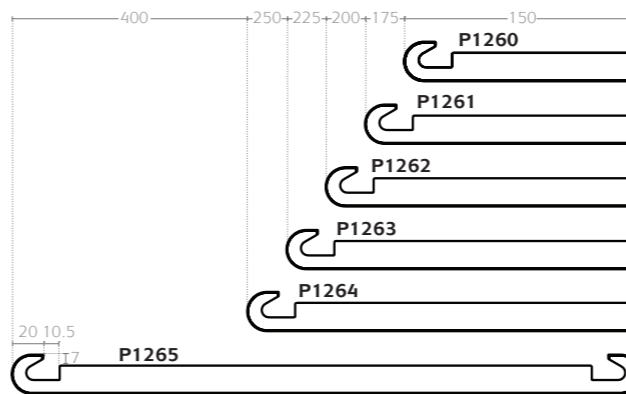

Description	Up to 300mm	Double ended 500mm
Centre joint	1158	1155
External corner joint	1159	1156
Internal corner joint	1157	

**P1039**  
End cap

9mm square edge

Description	Up to 300mm	Double ended 500mm
Centre joint	N/A	1408
External corner joint	N/A	1406
Internal corner joint	1407	

9mm ogee

Description	Up to 300mm	Double ended 500mm
Flush finish end cap	N/A	1448
Overlapping end cap	N/A	1449
Short end cap	1447	

8mm hockey nose

Description	Up to 300mm	Double ended 500mm
Centre joint	1158	1155
External corner joint	1159	1156
Internal corner joint	1157	

**P1039**  
End cap

Maxi square edge

Description	Up to 300mm	Double ended 500mm
Centre joint	N/A	1408
External corner joint	N/A	1406
Internal corner joint	1407	

Maxi ogee

Description	Up to 300mm	Double ended 500mm
Centre joint	1066	1162
External corner joint	1067	1161
Internal corner joint	1163	

**P1068**  
End cap

**P86**  
500mm  
End cap

Heavy duty bullnose

**P91**  
Soffit ventilator

All boards available with a single vent option 10mm airflow

**P1075 572**  
25mm air flow

**P123**  
Soffit ventilator with insect mesh option (mesh optional)