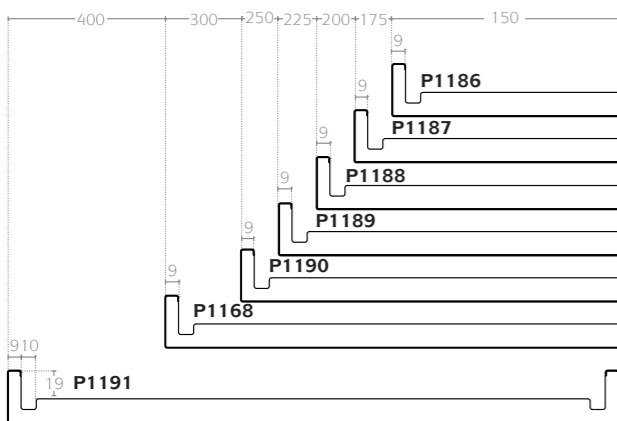

Description	Up to 300mm	Double ended 500mm
Centre joint	1158	1155
External corner joint	1159	1156
Internal corner joint	1157	

**P1039**  
End cap

9mm square edge

Description	Up to 300mm	Double ended 500mm
Centre joint	N/A	1408
External corner joint	N/A	1406
Internal corner joint	1407	

9mm ogee

Description	Up to 300mm	Double ended 500mm
Flush finish end cap	N/A	1448
Overlapping end cap	N/A	1449
Short end cap	1447	

8mm hockey nose

Description	Up to 300mm	Double ended 500mm
Centre joint	1158	1155
External corner joint	1159	1156
Internal corner joint	1157	

**P1039**  
End cap

Maxi square edge

Description	Up to 300mm	Double ended 500mm
Centre joint	N/A	1408
External corner joint	N/A	1406
Internal corner joint	1407	

Maxi ogee

Description	Up to 300mm	Double ended 500mm
Centre joint	1066	1162
External corner joint	1067	1161
Internal corner joint	1163	